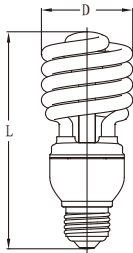

JOINLUCK CFL - T2 Spiral Series

2. T2 Spiral + LED Night Light (2 in 1)

- CFL Light+LED Night Light 2 in 1;
- When the lamp is first switched on,CFL light is on.Switch the lamp off and then switch it back on within three seconds,LED light is on;
- To go back to CFL light from LED light,switch the lamp off and then switch it back on after three seconds;
- Ideal for use in children's rooms,hallways,corridors and bathrooms;
- When the LED light is on, the product only consumes 0.5W of electricity

Item No.	Watt (W)	Voltage (V)	Lumen (Lm)	Life (hr)	L(mm)	D (mm)
					E26	
200313	13	110-120	800	10000	112	54
200318	18	110-120	1100	10000	119	54
200323	23	110-120	1500	10000	128	54

JOINLUCK CFL - T3 Spiral Series

- Tube Diameter: 10mm.
- Unique spiral design shortens the length.
- Minimal light trapping creating more light output than other types of CFL's.
- Light distribution very close to incandescent.
- Instant start, No flickering.