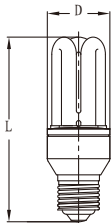

Item No.	Watt (W)	Voltage (V)	Lumen (Lm)	Life (hr)	L(mm)	D (mm)
					E26	
130185	85	110-120	5700	10000	253	102
130105	105	110-120	7000	10000	273	102

Item No.	Watt (W)	Voltage (V)	Lumen (Lm)	Life (hr)	L(mm)	D (mm)
					E39	
130285	85	110-120	5700	10000	266	102
131105	105	110-120	7000	10000	286	102

JOINLUCK CFL - T6 Spiral Series

- Tube Diameter: 19mm.
- Unique spiral design shortens the length.
- Minimal light trapping creating more light output than other types of CFL's.
- Instant start, No flickering.

Item No.	Watt (W)	Voltage (V)	Lumen (Lm)	Life (hr)	L(mm)		D (mm)
					E39		
132150	150	110-120	9200	10000	331		120
132180	180	110-120	11500	10000	364		120

JOINLUCK CFL - T3 3U Lamp Series

- Tube Diameter: 10mm
- Up to 80% energy saving compared to incandescent bulbs of comparable light output.
- Instant start, No flickering.