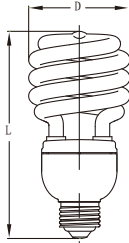

1. Regular T3 Spiral

Item No.	Watt (W)	Voltage (V)	Lumen (Lm)	Life (hr)	L(mm)	D (mm)
					E26	
110132	32	110-120	2000	10000	145	70