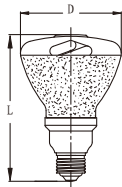

R30

Item No.	Watt (W)	Voltage (V)	Lumen (Lm)	Life (hr)	Tube Size	L(mm)	D (mm)
						E26	
140315	15	110-120	700	10000	T3	137	95