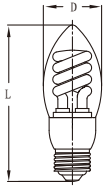

JOINLUCK CFL - Candle Series

Item No.	Watt (W)	Voltage (V)	Lumen (Lm)	Life (hr)	Tube Size	L(mm)	D (mm)
						E26	(mm)
180105	5	110-120	220	10000	T2	113	45
180107	7	110-120	320	10000	T2	122	45