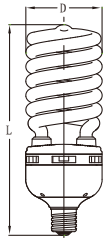

JOINLUCK CFL - T6 Spiral Series

- Tube Diameter: 19mm.
- Unique spiral design shortens the length.
- Minimal light trapping creating more light output than other types of CFL's.
- Instant start, No flickering.

Item No.	Watt (W)	Voltage (V)	Lumen (Lm)	Life (hr)	L(mm)		D (mm)
					E39		
132150	150	110-120	9200	10000	331		120
132180	180	110-120	11500	10000	364		120

JOINLUCK CFL - T3 3U Lamp Series

- Tube Diameter: 10mm
- Up to 80% energy saving compared to incandescent bulbs of comparable light output.
- Instant start, No flickering.