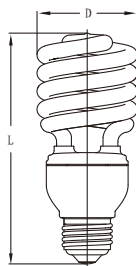

Item No.	Watt (W)	Voltage (V)	Lumen (Lm)	Life (hr)	L(mm)			D (mm)
					E26	E27	B22	
100115	15	110-120/220-240	1000	10000	111	114	113	54
100118	18	110-120/220-240	1200	10000	115	118	117	54
100120	20	110-120/220-240	1330	10000	120	123	122	54
100123	23	110-120/220-240	1600	10000	124	127	126	54
100126	26	110-120/220-240	1750	10000	129	132	131	54