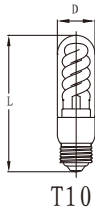

JOINLUCK CFL - Tubular/Bullet Series

Item No.	Watt (W)	Voltage (V)	Lumen (Lm)	Life (hr)	Tube Size	L(mm)	D (mm)
						E26	(mm)
190107	7	110-120	320	10000	T2	122	33