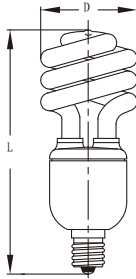

Item No.	Watt (W)	Voltage (V)	Lumen (Lm)	Life (hr)	L(mm)			D (mm)
					E12	E14	B15	
100205	5	110-120/220-240	270	10000	88	97	95	35
100207	7	110-120/220-240	430	10000	97	106	104	35
100209	9	110-120/220-240	550	10000	101	110	108	40
100211	11	110-120/220-240	730	10000	101	110	108	46
100213	13	110-120/220-240	900	10000	105	114	112	46