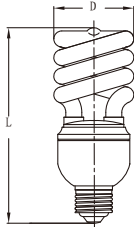

JOINLUCK CFL - T4 Spiral Series

- Tube Diameter: 12mm.
- Unique spiral design shortens the length.
- Minimal light trapping creating more light output than other types of CFL's.
- Light distribution very close to incandescent.
- Instant start, No flickering.

1. Regular T4 Spiral

Item No.	Watt (W)	Voltage (V)	Lumen (Lm)	Life (hr)	L(mm)			D (mm)
					E26	E27	B22	
121032	32	110-120/220-240	2000	10000	171	174	173	67
121036	36	110-120/220-240	2300	10000	178	181	180	67
121040	40	110-120/220-240	2600	10000	185	188	187	67