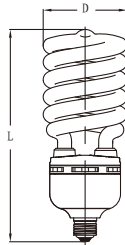

Item No.	Watt (W)	Voltage (V)	Lumen (Lm)	Life (hr)	L(mm)	D (mm)
					E26	
130185	85	110-120	5700	10000	253	102
130105	105	110-120	7000	10000	273	102