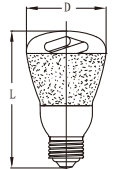

1. Regular Reflector Lamp

R20/R63

Item No.	Watt (W)	Voltage (V)	Lumen (Lm)	Life (hr)	Tube Size	L(mm)		D (mm)
						E26	E27	
141111	11	110-120/220-240	400	10000	T2	113	116	63