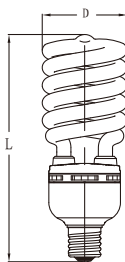

Item No.	Watt (W)	Voltage (V)	Lumen (Lm)	Life (hr)	L(mm)	D (mm)
					E39	
130285	85	110-120	5700	10000	266	102
131105	105	110-120	7000	10000	286	102