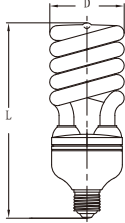

JOINLUCK CFL - T5 Spiral Series

- Tube Diameter: 15.5mm(45W-65W),17mm(85W-105W).
- Unique spiral design shortens the length.
- Minimal light trapping creating more light output than other types of CFL's.
- Instant start, No flickering.

Item No.	Watt (W)	Voltage (V)	Lumen (Lm)	Life (hr)	L(mm)		D (mm)
					E26	E27	
130145	45	110-120/220-240	3000	10000	227	230	80
130155	55	110-120/220-240	3700	10000	245	248	80
130165	65	110-120/220-240	4300	10000	240	243	90